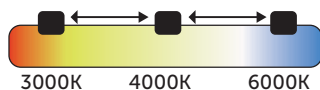

Selectable Colour Temperature