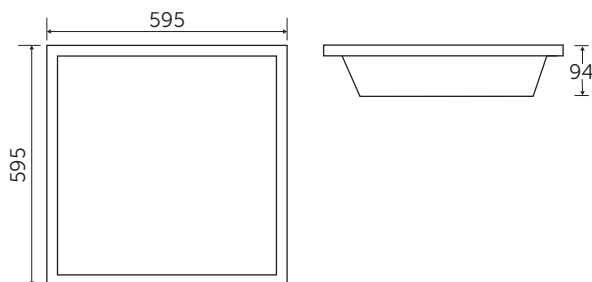

Selectable Colour Temperature

technical@belllighting.co.uk
sales@belllighting.co.uk